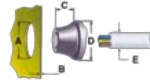

RUTASEAL GROMMETS RS

RUTASEAL GROMMETS RS

Technical characteristics

Material (Body)	EPDM halogen- free
Color	Dark Grey RAL 7001
IP protection	67
Min operating temperature range	-40 °F
Max operating temperature range	230 °F

RUTASEAL GROMMETS RS

List of products

RS

Type	Thread	A	B	C	D	Pack qty	Min. pack qty
RS0407.M12	M12	0.49 in.	0.02 in.	0.22 in.	0.79 in.	2,000	50
RS0509.M16	M16	0.65 in.	0.04 in.	0.43 in.	0.83 in.	2,000	50
RS0831.M20	M20	0.81 in.	0.04 in.	0.53 in.	1 in.	3,000	50
RS1117.M25	Pg13,5	1 in.	0.04 in.	0.6 in.	1.2 in.	2,000	50
RS1117.M25	Pg13,5	1 in.	0.04 in.	0.6 in.	1.2 in.	2,000	50
RS1520.M32	M32	1.28 in.	0.04 in.	0.73 in.	1.52 in.	1,000	25
RS1928.M40	M40	1.59 in.	0.04 in.	0.85 in.	1.91 in.	600	25
RS2735.M50	M50	1.99 in.	0.04 in.	0.98 in.	2.38 in.	250	10
RS0305.07	Pg7	0.49 in.	0.02 in.	0.21 in.	0.79 in.	2,000	50
RS0507.09	Pg9	0.63 in.	0.04 in.	0.41 in.	0.83 in.	2,000	50
RS0710.11	Pg11	0.75 in.	0.04 in.	0.5 in.	0.94 in.	3,000	50
RS1014.16	Pg16	0.91 in.	0.04 in.	0.58 in.	1.1 in.	2,000	50
RS1420.21	Pg21	1.14 in.	0.04 in.	0.69 in.	1.38 in.	1,000	25
RS2026.29	Pg29	1.5 in.	0.04 in.	0.79 in.	1.81 in.	600	25
RS2635.36	Pg36	1.89 in.	0.04 in.	0.94 in.	2.28 in.	250	10