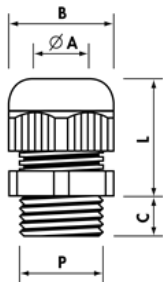

MAXIBLOCK CABLE GLANDS 1910 PG

List of products

1910 Pg

Type	P	Fixing hole diameter	ØA Min	ØA Max	B	C	L Min	L Max	Color	Pack qty
1910.07	Pg7	0.5 in.	0.08 in.	0.2 in.	0.59 in.	0.31 in.	0.71 in.	0.87 in.	Grey RAL 7035	100
1910.09	Pg9	0.61 in.	0.08 in.	0.24 in.	0.75 in.	0.31 in.	0.87 in.	1.02 in.	Grey RAL 7035	100
1910.11	Pg11	0.74 in.	0.16 in.	0.28 in.	0.87 in.	0.31 in.	0.91 in.	1.1 in.	Grey RAL 7035	100
1910.13	Pg13,5	0.81 in.	0.2 in.	0.39 in.	0.94 in.	0.35 in.	0.94 in.	1.14 in.	Grey RAL 7035	100
1910.16	Pg16	0.89 in.	0.24 in.	0.47 in.	1.06 in.	0.39 in.	1.02 in.	1.22 in.	Grey RAL 7035	50
1910.21	Pg21	1.12 in.	0.35 in.	0.59 in.	1.3 in.	0.47 in.	1.18 in.	1.38 in.	Grey RAL 7035	50
1910.29	Pg29	1.46 in.	0.47 in.	0.79 in.	1.65 in.	0.47 in.	1.3 in.	1.54 in.	Grey RAL 7035	25
1910.36	Pg36	1.86 in.	0.71 in.	1.02 in.	2.09 in.	0.55 in.	1.65 in.	1.93 in.	Grey RAL 7035	10
1910.42	Pg42	2.13 in.	0.98 in.	1.22 in.	2.36 in.	0.55 in.	1.65 in.	1.97 in.	Grey RAL 7035	5
1910.48	Pg48	2.36 in.	1.06 in.	1.54 in.	2.6 in.	0.59 in.	1.77 in.	2.17 in.	Grey RAL 7035	5
1910.07N	Pg7	0.5 in.	0.08 in.	0.2 in.	0.59 in.	0.31 in.	0.71 in.	0.87 in.	Black RAL 9005	100
1910.09N	Pg9	0.61 in.	0.08 in.	0.24 in.	0.75 in.	0.31 in.	0.87 in.	1.02 in.	Black RAL 9005	100
1910.11N	Pg11	0.74 in.	0.16 in.	0.28 in.	0.87 in.	0.31 in.	0.91 in.	1.1 in.	Black RAL 9005	100
1910.13N	Pg13,5	0.81 in.	0.2 in.	0.39 in.	0.94 in.	0.35 in.	0.94 in.	1.14 in.	Black RAL 9005	100
1910.16N	Pg16	0.89 in.	0.24 in.	0.47 in.	1.06 in.	0.39 in.	1.02 in.	1.22 in.	Black RAL 9005	50
1910.21N	Pg21	1.12 in.	0.35 in.	0.59 in.	1.3 in.	0.47 in.	1.18 in.	1.38 in.	Black RAL 9005	50