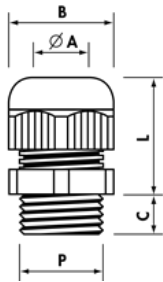

MAXIBLOCK CABLE GLANDS 1900 M

Standard, metric thread M 1,5 pitch

Cable glands and accessories for control panels and engineering applications.

CERTIFICATES 

 UL 514B  UL 514B

MAXIBLOCK CABLE GLANDS 1900 M

MAXIBLOCK CABLE GLANDS 1900 M

List of products

1900 M

Type	P	Fixing hole diameter	ØA Min	ØA Max	B	C	L Min	L Max	Color	Pack qty
1900.M12	M12X1,5	0.48 in.	0.14 in.	0.28 in.	0.59 in.	0.31 in.	0.71 in.	0.87 in.	Grey RAL 7035	100
1900.M16	M16X1,5	0.64 in.	0.2 in.	0.39 in.	0.75 in.	0.31 in.	0.87 in.	1.06 in.	Grey RAL 7035	100
1900.M20	M20X1,5	0.81 in.	0.28 in.	0.51 in.	0.98 in.	0.35 in.	0.94 in.	1.18 in.	Grey RAL 7035	100
1900.M25	M25X1,5	1 in.	0.39 in.	0.67 in.	1.18 in.	0.39 in.	1.1 in.	1.54 in.	Grey RAL 7035	50
1900.M32	M32X1,5	1.28 in.	0.51 in.	0.83 in.	1.42 in.	0.39 in.	1.3 in.	1.73 in.	Grey RAL 7035	25
1900.M40	M40X1,5	1.59 in.	0.75 in.	1.1 in.	1.81 in.	0.39 in.	1.42 in.	1.77 in.	Grey RAL 7035	15
1900.M50	M50X1,5	1.99 in.	1.06 in.	1.38 in.	2.17 in.	0.47 in.	1.69 in.	2.05 in.	Grey RAL 7035	10
1900.M63	M63X1,5	2.52 in.	1.34 in.	1.77 in.	2.6 in.	0.47 in.	1.77 in.	2.17 in.	Grey RAL 7035	5
1900.M12N	M12X1,5	0.48 in.	0.14 in.	0.28 in.	0.59 in.	0.31 in.	0.71 in.	0.87 in.	Black RAL 9005	100
1900.M16N	M16X1,5	0.64 in.	0.2 in.	0.39 in.	0.75 in.	0.31 in.	0.87 in.	1.06 in.	Black RAL 9005	100
1900.M20N	M20X1,5	0.81 in.	0.28 in.	0.51 in.	0.98 in.	0.35 in.	0.94 in.	1.18 in.	Black RAL 9005	100
1900.M25N	M25X1,5	1 in.	0.39 in.	0.67 in.	1.18 in.	0.39 in.	1.1 in.	1.54 in.	Black RAL 9005	50
1900.M32N	M32X1,5	1.28 in.	0.51 in.	0.83 in.	1.42 in.	0.39 in.	1.3 in.	1.73 in.	Black RAL 9005	25
1900.M40N	M40X1,5	1.59 in.	0.75 in.	1.1 in.	1.81 in.	0.39 in.	1.42 in.	1.77 in.	Black RAL 9005	15
1900.M50N	M50X1,5	1.99 in.	1.06 in.	1.38 in.	2.17 in.	0.47 in.	1.69 in.	2.05 in.	Black RAL 9005	10
1900.M63N	M63X1,5	2.52 in.	1.34 in.	1.77 in.	2.6 in.	0.47 in.	1.77 in.	2.17 in.	Black RAL 9005	5