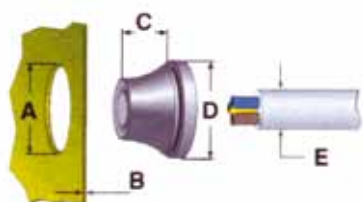

RUTASEAL GROMMETS

Ref.	Fits Threaded Entry	Dimensions					Quantity Box/Bag
		A (mm)	B (mm)	C (mm)	D (mm)	E (mm)	
RS0407.M12	M12	12,5	0,5 - 2	5,6	20,0	4 - 7	2.000/50
RS0509.M16	M16	16,5	1 - 4	11,0	21,0	5 - 9	2.000/50
RS0813.M20	M20/Pg13,5	20,5	1 - 4	13,4	25,5	8 - 13	3.000/50
RS1117.M25	M25	25,5	1 - 4	15,3	30,5	11 - 17	2.000/50
RS1520.M32	M32	32,5	1 - 4	18,6	38,5	15 - 20	1.000/25
RS1928.M40	M40	40,5	1 - 4	21,7	48,5	19 - 28	600/25
RS2735.M50	M50	50,5	1 - 4	25,0	60,5	27 - 35	250/10

Ref.	Fits Threaded Entry	Dimensions					Quantity Box/Bag
		A (mm)	B (mm)	C (mm)	D (mm)	E (mm)	
RS0305.07	Pg 7	12,5	0,5 - 2	5,4	20,0	3 - 5	2.000/50
RS0507.09	Pg 9	16,0	1 - 4	10,3	21,0	5 - 7	2.000/50
RS0710.11	Pg11	19,0	1 - 4	12,7	24,0	7 - 10	3.000/50
RS1014.16	Pg16	23,0	1 - 4	14,7	28,0	10 - 14	2.000/50
RS1420.21	Pg21	29,0	1 - 4	17,6	35,0	14 - 20	1.000/25
RS2026.29	Pg29	38,0	1 - 4	20,0	46,0	20 - 26	600/25
RS2635.36	Pg36	48,0	1 - 4	23,9	58,0	26 - 35	250/10

Technical features:

MATERIAL:

EPDM halogen-free and chemical resistant

TEMPERATURE RANGE:

-40°C to +110°C

PROTECTION:

IP 67

COLOUR:

RAL 7001 light grey

APPLICATION:

IP67 sealing of cables and conduits in Metric and Pg threaded entries through material thickness 0,5-4 mm

Cembre SpA

Via Serenissima, 9 - 25135 Brescia (Italy)

Tel.: +39 030 36921 - Fax: +39 030 3365766