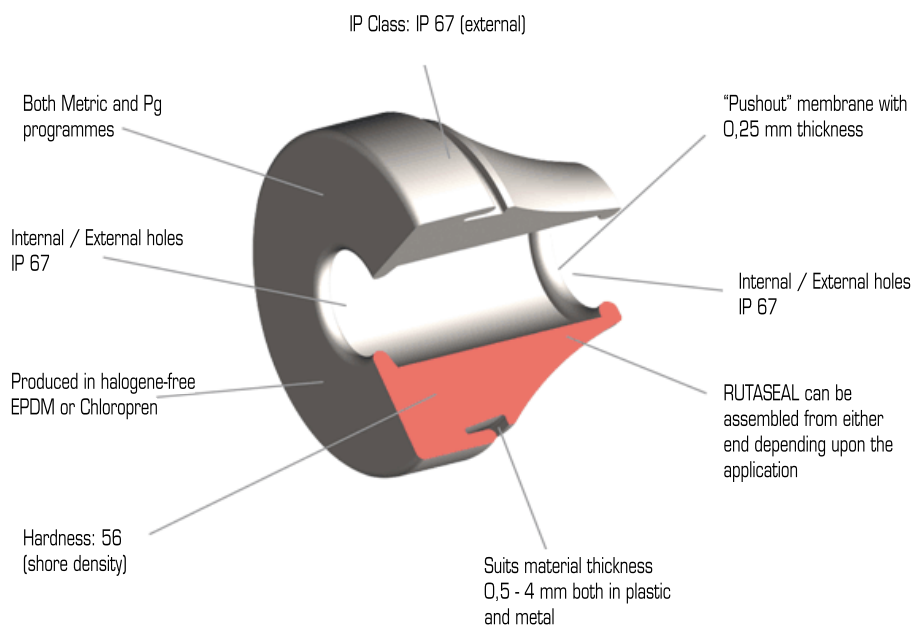

RUTASEAL GROMMETS

Ref.	Fits Threaded Entry	Dimensions					Quantity Box/Bag
		A (mm)	B (mm)	C (mm)	D (mm)	E (mm)	
RS0407.M12	M12	12,5	0,5 - 2	5,6	20,0	4 - 7	2.000/50
RS0509.M16	M16	16,5	1 - 4	11,0	21,0	5 - 9	2.000/50
RS0813.M20	M20/Pg13,5	20,5	1 - 4	13,4	25,5	8 - 13	3.000/50
RS1117.M25	M25	25,5	1 - 4	15,3	30,5	11 - 17	2.000/50
RS1520.M32	M32	32,5	1 - 4	18,6	38,5	15 - 20	1.000/25
RS1928.M40	M40	40,5	1 - 4	21,7	48,5	19 - 28	600/25
RS2735.M50	M50	50,5	1 - 4	25,0	60,5	27 - 35	250/10

Ref.	Fits Threaded Entry	Dimensions					Quantity Box/Bag
		A (mm)	B (mm)	C (mm)	D (mm)	E (mm)	
RS0305.07	Pg 7	12,5	0,5 - 2	5,4	20,0	3 - 5	2.000/50
RS0507.09	Pg 9	16,0	1 - 4	10,3	21,0	5 - 7	2.000/50
RS0710.11	Pg11	19,0	1 - 4	12,7	24,0	7 - 10	3.000/50
RS1014.16	Pg16	23,0	1 - 4	14,7	28,0	10 - 14	2.000/50
RS1420.21	Pg21	29,0	1 - 4	17,6	35,0	14 - 20	1.000/25
RS2026.29	Pg29	38,0	1 - 4	20,0	46,0	20 - 26	600/25
RS2635.36	Pg36	48,0	1 - 4	23,9	58,0	26 - 35	250/10

Technical features:

MATERIAL:

EPDM halogen-free and chemical resistant

TEMPERATURE RANGE:

-40°C to +110°C

PROTECTION:

IP 67

COLOUR:

RAL 7001 light grey

APPLICATION:

IP67 sealing of cables and conduits in Metric and Pg threaded entries through material thickness 0,5-4 mm

Cembre SpA

Via Serenissima, 9 - 25135 Brescia (Italy)

Tel.: +39 030 36921 - Fax: +39 030 3365766