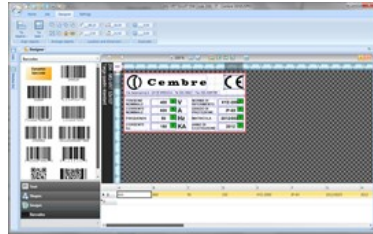

SINGLE LICENCE GENIUSPRO-1L