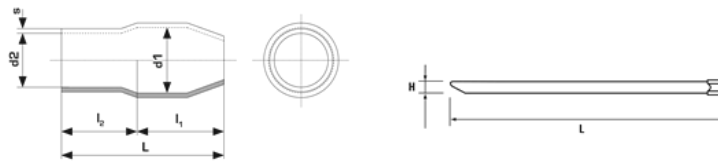

INSULATED COVERS ES

Technical characteristics

Material (Body)

PVC