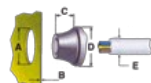

RUTASEAL GROMMETS RS

List of products

RS

Type	Thread	A	B	C	D	Pack qty	Min. pack qty
RS0407.M12	M12	12.5 mm	0.5 mm	5.6 mm	20 mm	2,000	50
RS0509.M16	M16	16.5 mm	1 mm	11 mm	21 mm	2,000	50
RS0831.M20	M20	20.5 mm	1 mm	13.4 mm	25.5 mm	3,000	50
RS1117.M25	Pg13,5	25.5 mm	1 mm	15.3 mm	30.5 mm	2,000	50
RS1117.M25	Pg13,5	25.5 mm	1 mm	15.3 mm	30.5 mm	2,000	50
RS1520.M32	M32	32.5 mm	1 mm	18.6 mm	38.5 mm	1,000	25
RS1928.M40	M40	40.5 mm	1 mm	21.7 mm	48.5 mm	600	25
RS2735.M50	M50	50.5 mm	1 mm	25 mm	60.5 mm	250	10
RS0305.07	Pg7	12.5 mm	0.5 mm	5.4 mm	20 mm	2,000	50
RS0507.09	Pg9	16 mm	1 mm	10.3 mm	21 mm	2,000	50
RS0710.11	Pg11	19 mm	1 mm	12.7 mm	24 mm	3,000	50
RS1014.16	Pg16	23 mm	1 mm	14.7 mm	28 mm	2,000	50
RS1420.21	Pg21	29 mm	1 mm	17.6 mm	35 mm	1,000	25
RS2026.29	Pg29	38 mm	1 mm	20 mm	46 mm	600	25
RS2635.36	Pg36	48 mm	1 mm	23.9 mm	58 mm	250	10