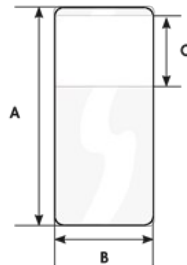

WRAPAROUND CABLE MARKERS **KM-ROLL**

Technical characteristics

Material	PET
Halogen Free	yes
Adhesive	yes
Precut	yes
Geometric shape	rectangular with rounded corners
Min operating temperature range	-40 °C
Max operating temperature range	125 °C
Min application temperature	10 °C
Max application temperature	40 °C